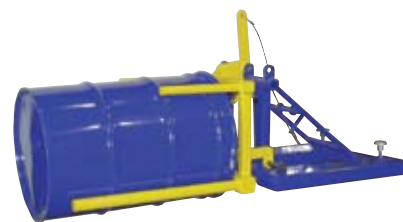

DRUM HANDLING EQUIPMENT

Automatic Eagle Beak Drum Lifters

- Secure, move and release drums without leaving the seat of the lift truck
- Use with open and closed head drums
- Welded steel construction
- Simple and easy operation

Drum Lifter 1,000 lb. capacity
FMDL-1-A **\$663⁰⁰**

Dual Drum Lifter 2,000 lb. capacity
FMDL-2-A **\$907⁰⁰**

Fork Mounted Poly Drum Handlers

- Plastic drum handler
- Accepts 30 and 55 gallon drums
- Secure to lift truck with chain and t-locks

Bottom Drum Lifter 800 lb. capacity
FPDL-8-L-A..... **\$433⁰⁰**

Top Drum Lifters 1,100 lb. capacity
FPDL-11-H-A..... **\$551⁰⁰**

Deluxe Combination Fork Mounted Drum Lifter

- 35 & 50 gallon fibre
- Plastic or steel
- Max size 28" x 49" x 31"

Deluxe Fork Mounted Drum Lifter
DFDL-3-A **\$961⁰⁰**

Drum Positioner

This innovative design allows a lift truck driver to invert standing drums to a horizontal racking position. Simply slide positioner extensions over the vertical drum and with the aid of the drum positioner, rotate the drum to the horizontal position. Up to 800 lb. capacity.